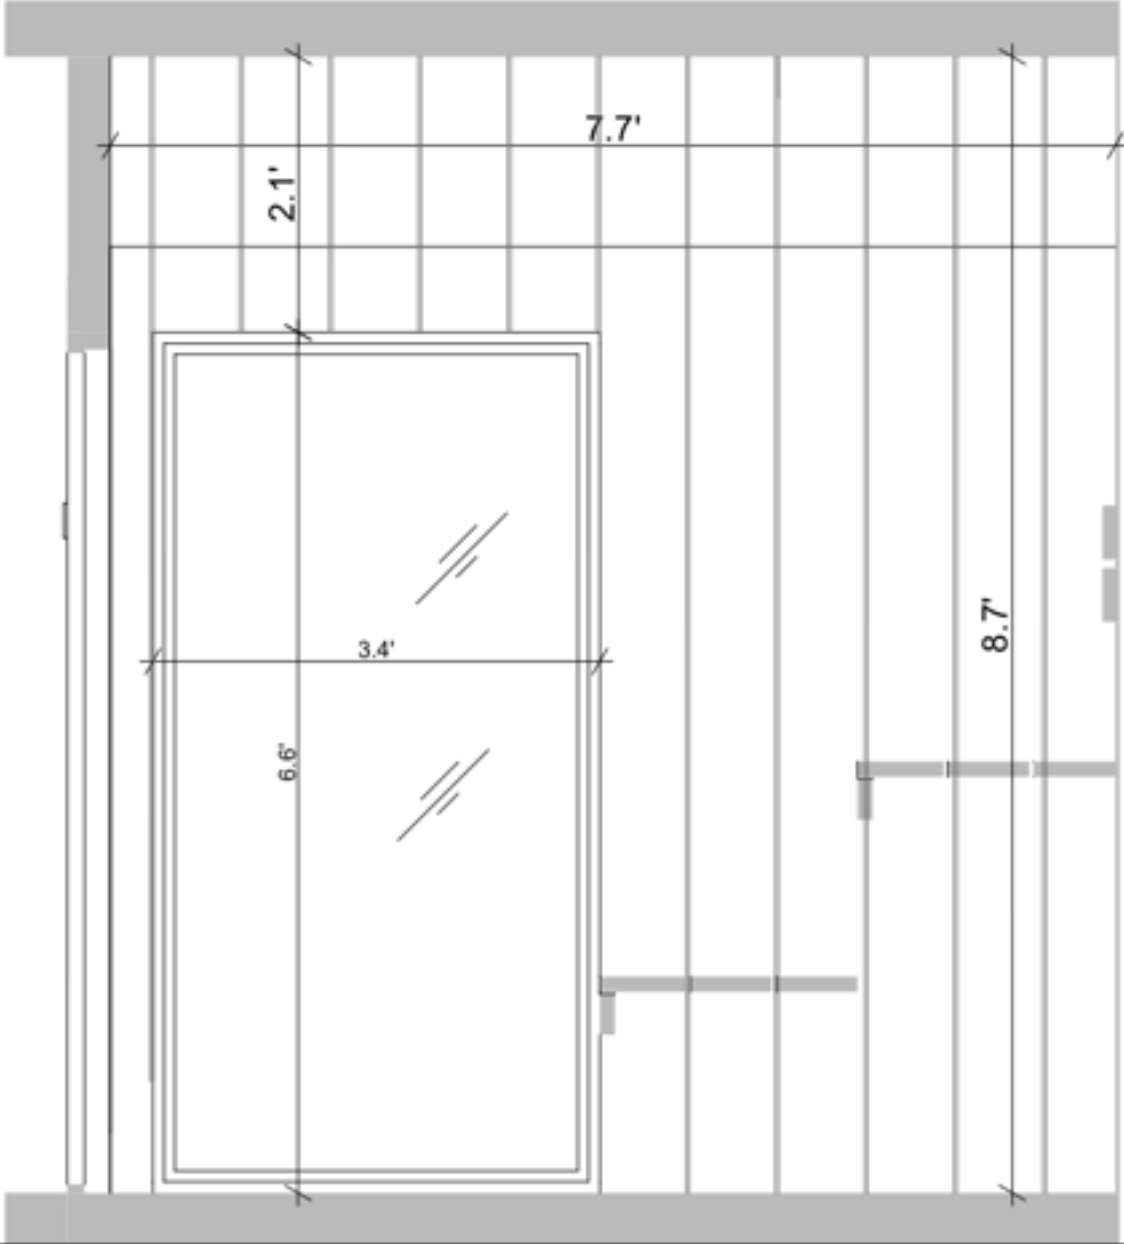

SOLO HS

- Sauna -

Model Queen

2D Plans

Plan

North
Elevation

+10.7'

+7.7'

±0.0'

East
Elevation

West Elevation

South
Elevation

+10.7'

+7.8'

±0.0'

Interior South
Elevation

Interior East
Elevation

Interior West
Elevation

Interior North
Elevation