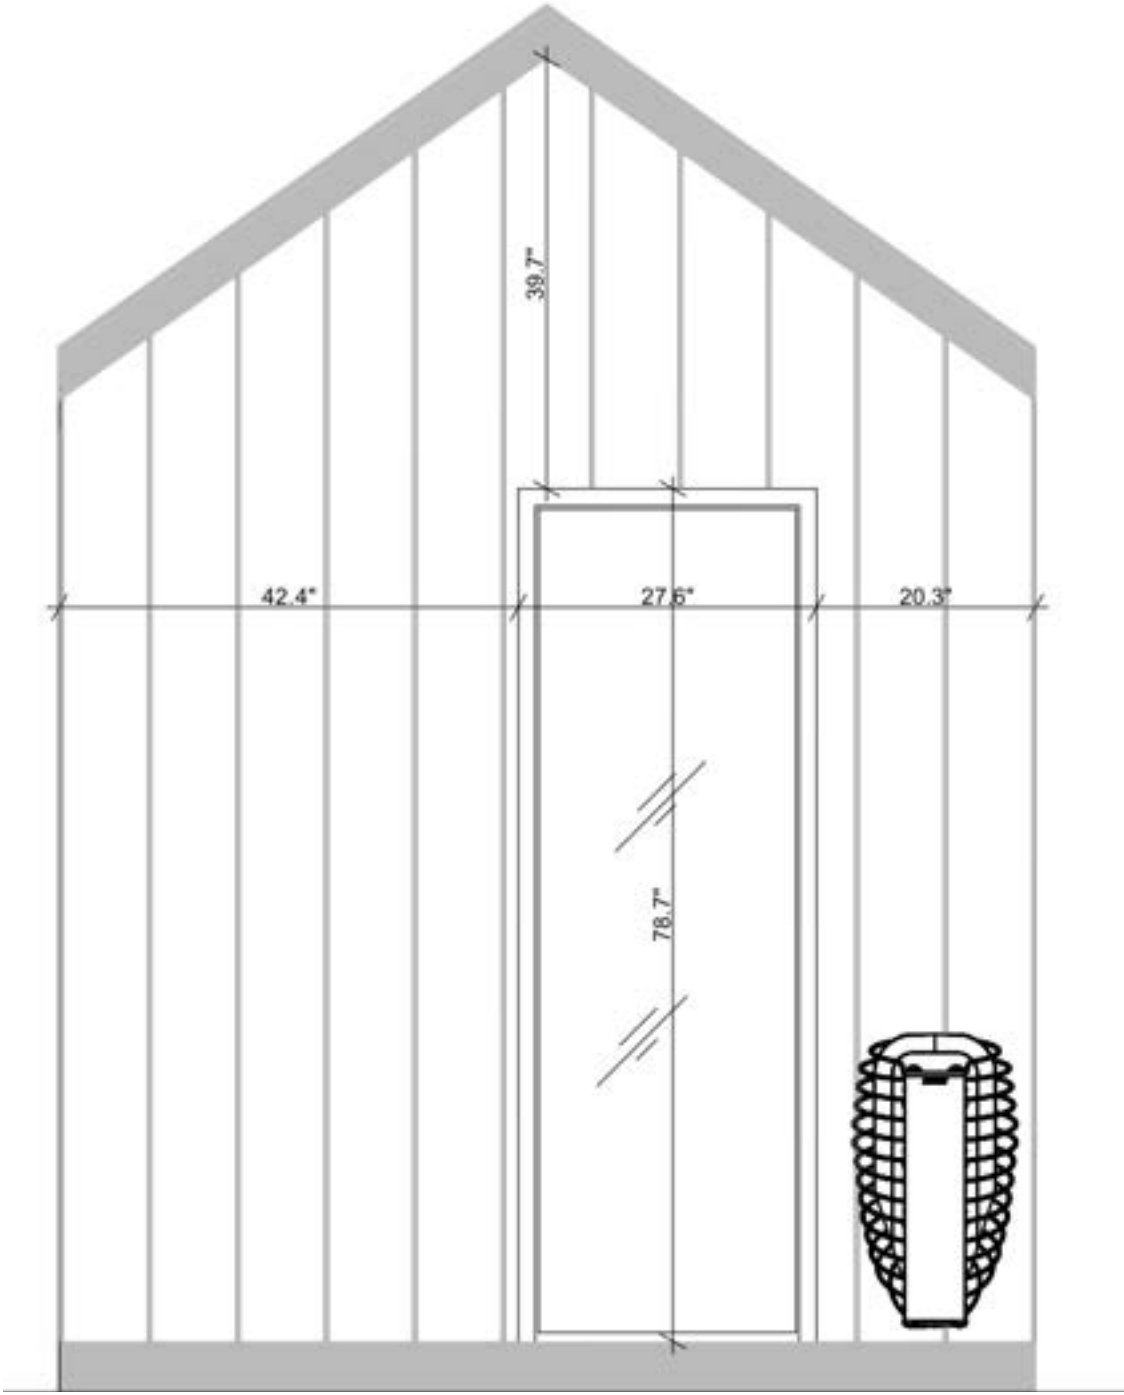

SOLO HS

- Sauna -

Model Queen

2D Plans

Plan

North
Elevation

+10.7'

+7.7'

±0.0'

East
Elevation

West Elevation

South
Elevation

+10.7'

+7.8'

±0.0'

Interior South
Elevation

Interior East
Elevation

Interior West
Elevation

Interior North
Elevation