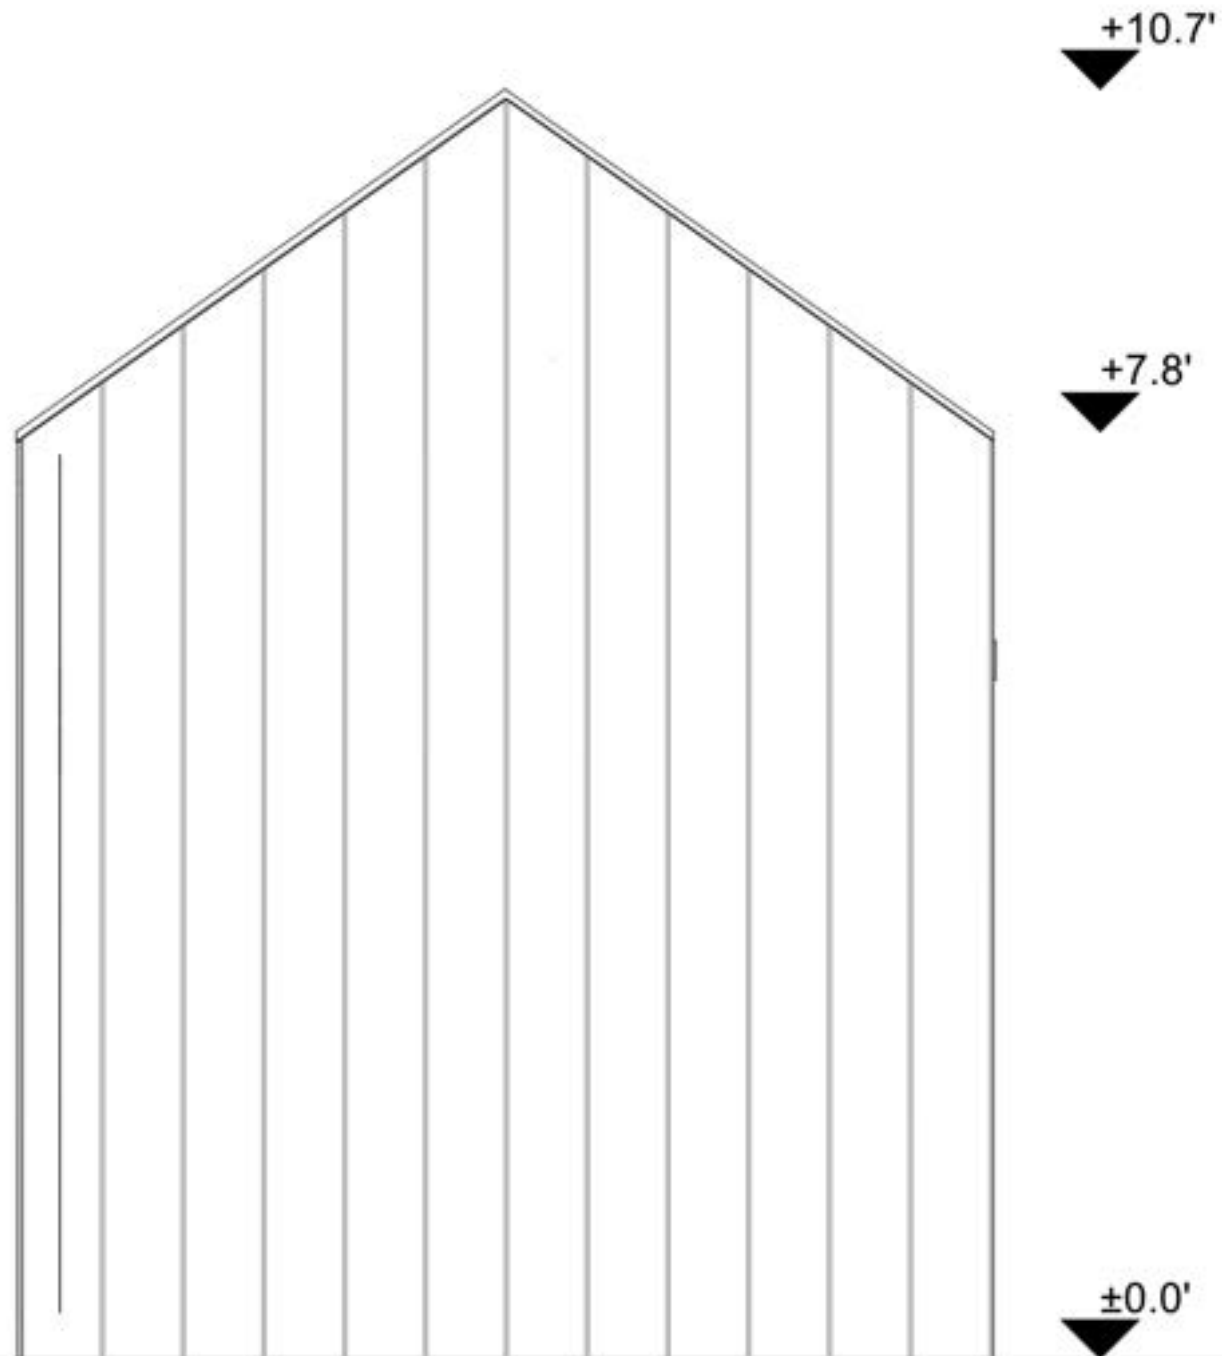

SOLO HS

- Sauna -

Model Queen

2D Plans

Plan

North
Elevation

+10.7'

+7.7'

±0.0'

East
Elevation

West Elevation

South
Elevation

+10.7'

+7.8'

±0.0'

Interior South
Elevation

Interior East
Elevation

Interior West
Elevation

Interior North
Elevation