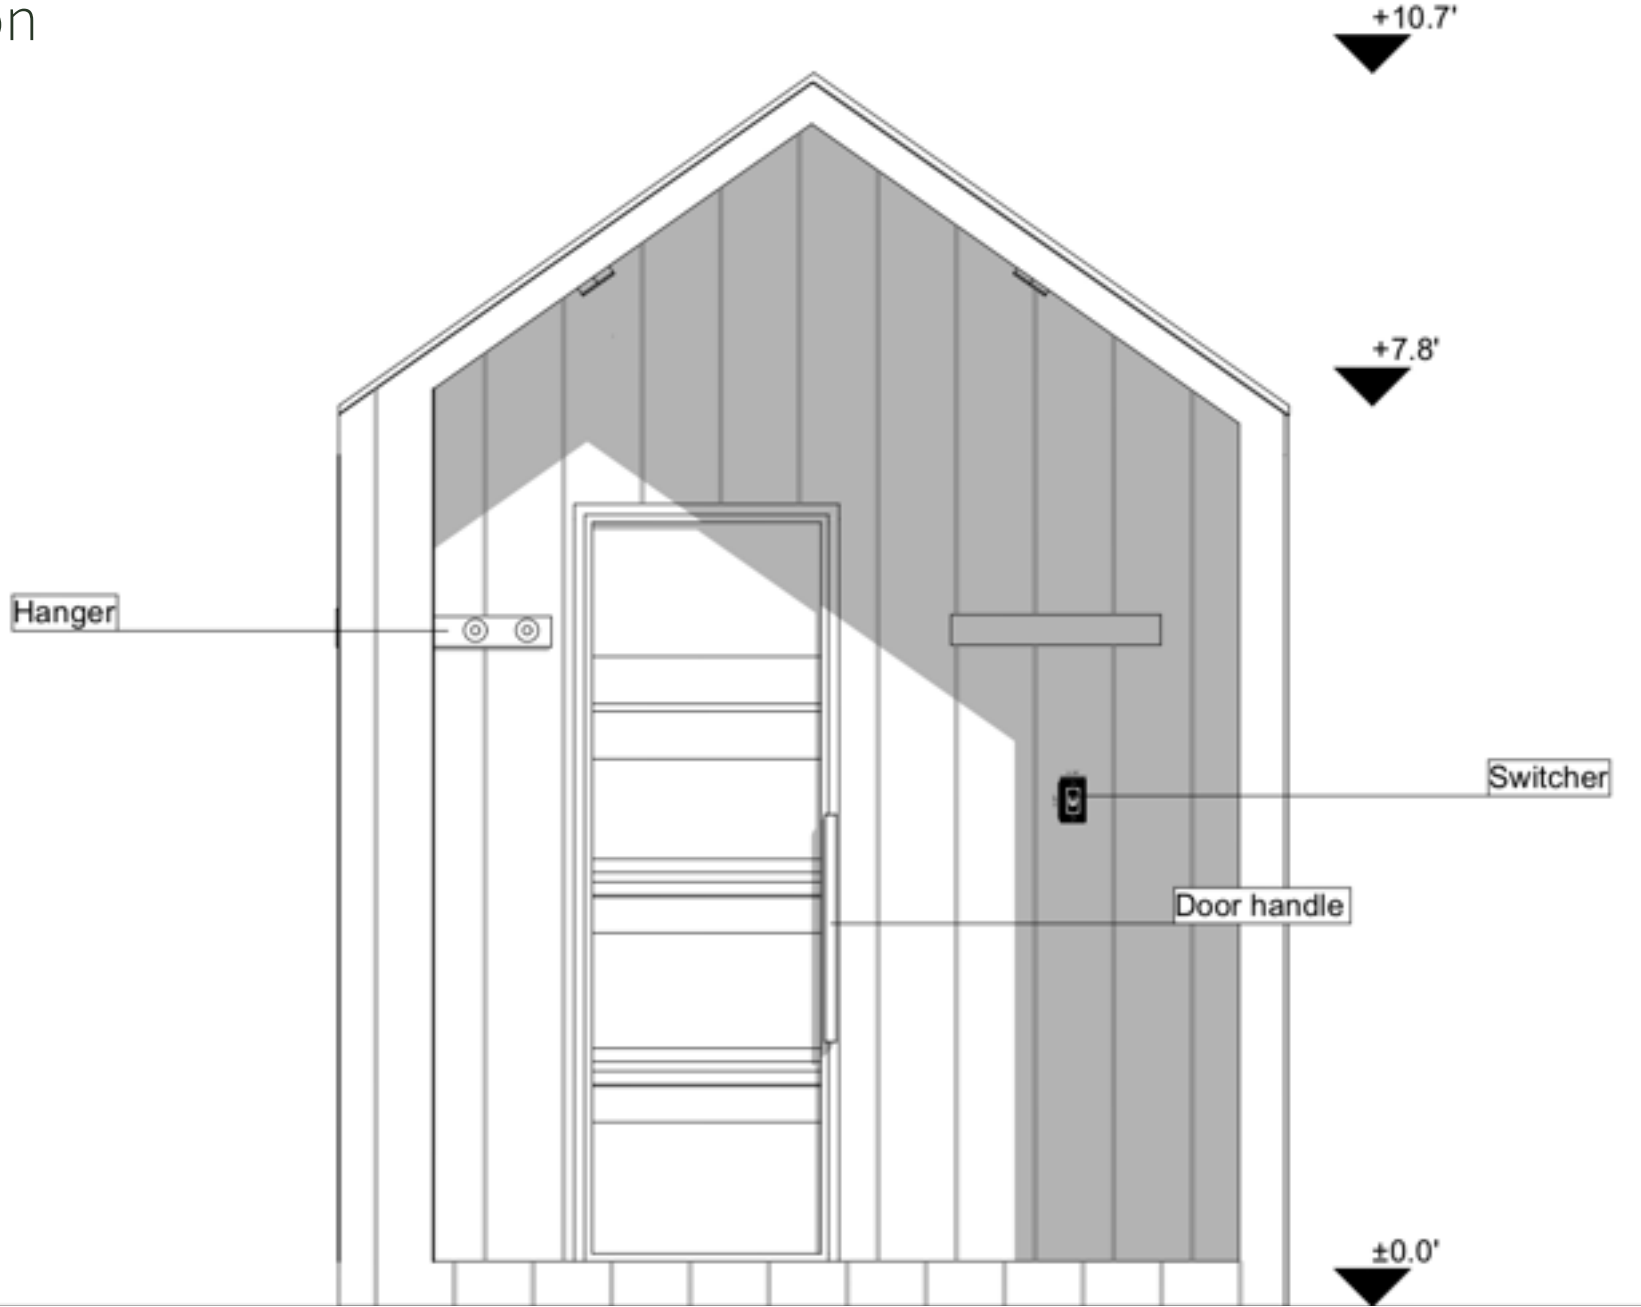

SOLO HS

- Sauna -

Model Queen

2D Plans

Plan

North
Elevation

+10.7'

+7.7'

±0.0'

East
Elevation

West Elevation

South
Elevation

+10.7'

+7.8'

±0.0'

Interior South
Elevation

Interior East
Elevation

Interior West
Elevation

Interior North
Elevation