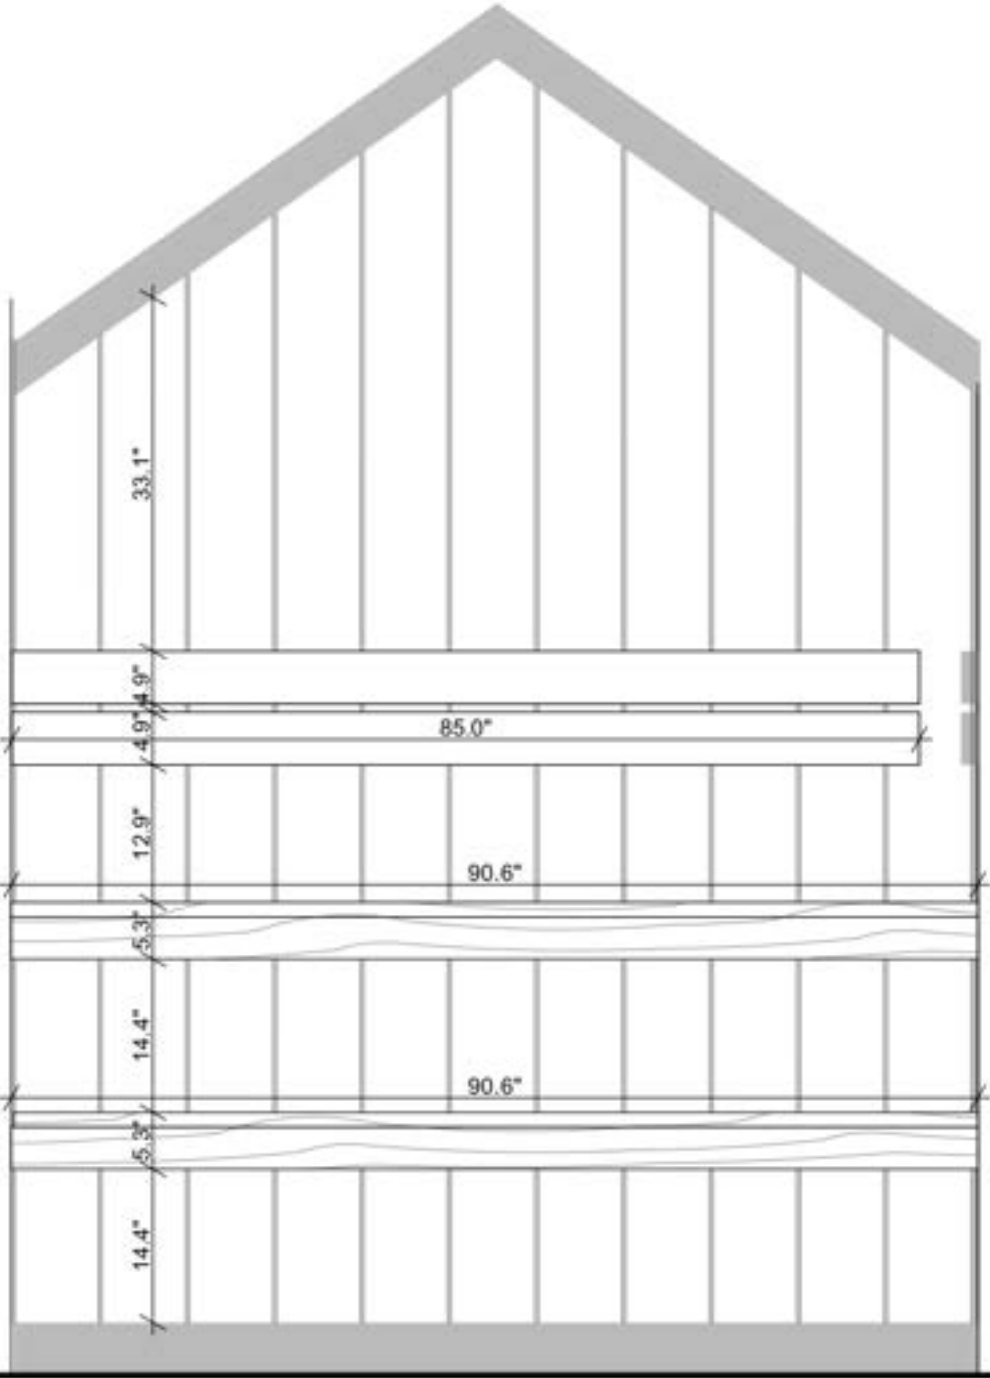

SOLO HS

- Sauna -

Model Queen

2D Plans

Plan

North
Elevation

+10.7'

+7.7'

±0.0'

East
Elevation

West Elevation

South
Elevation

+10.7'

+7.8'

±0.0'

Interior South
Elevation

Interior East
Elevation

Interior West
Elevation

Interior North
Elevation