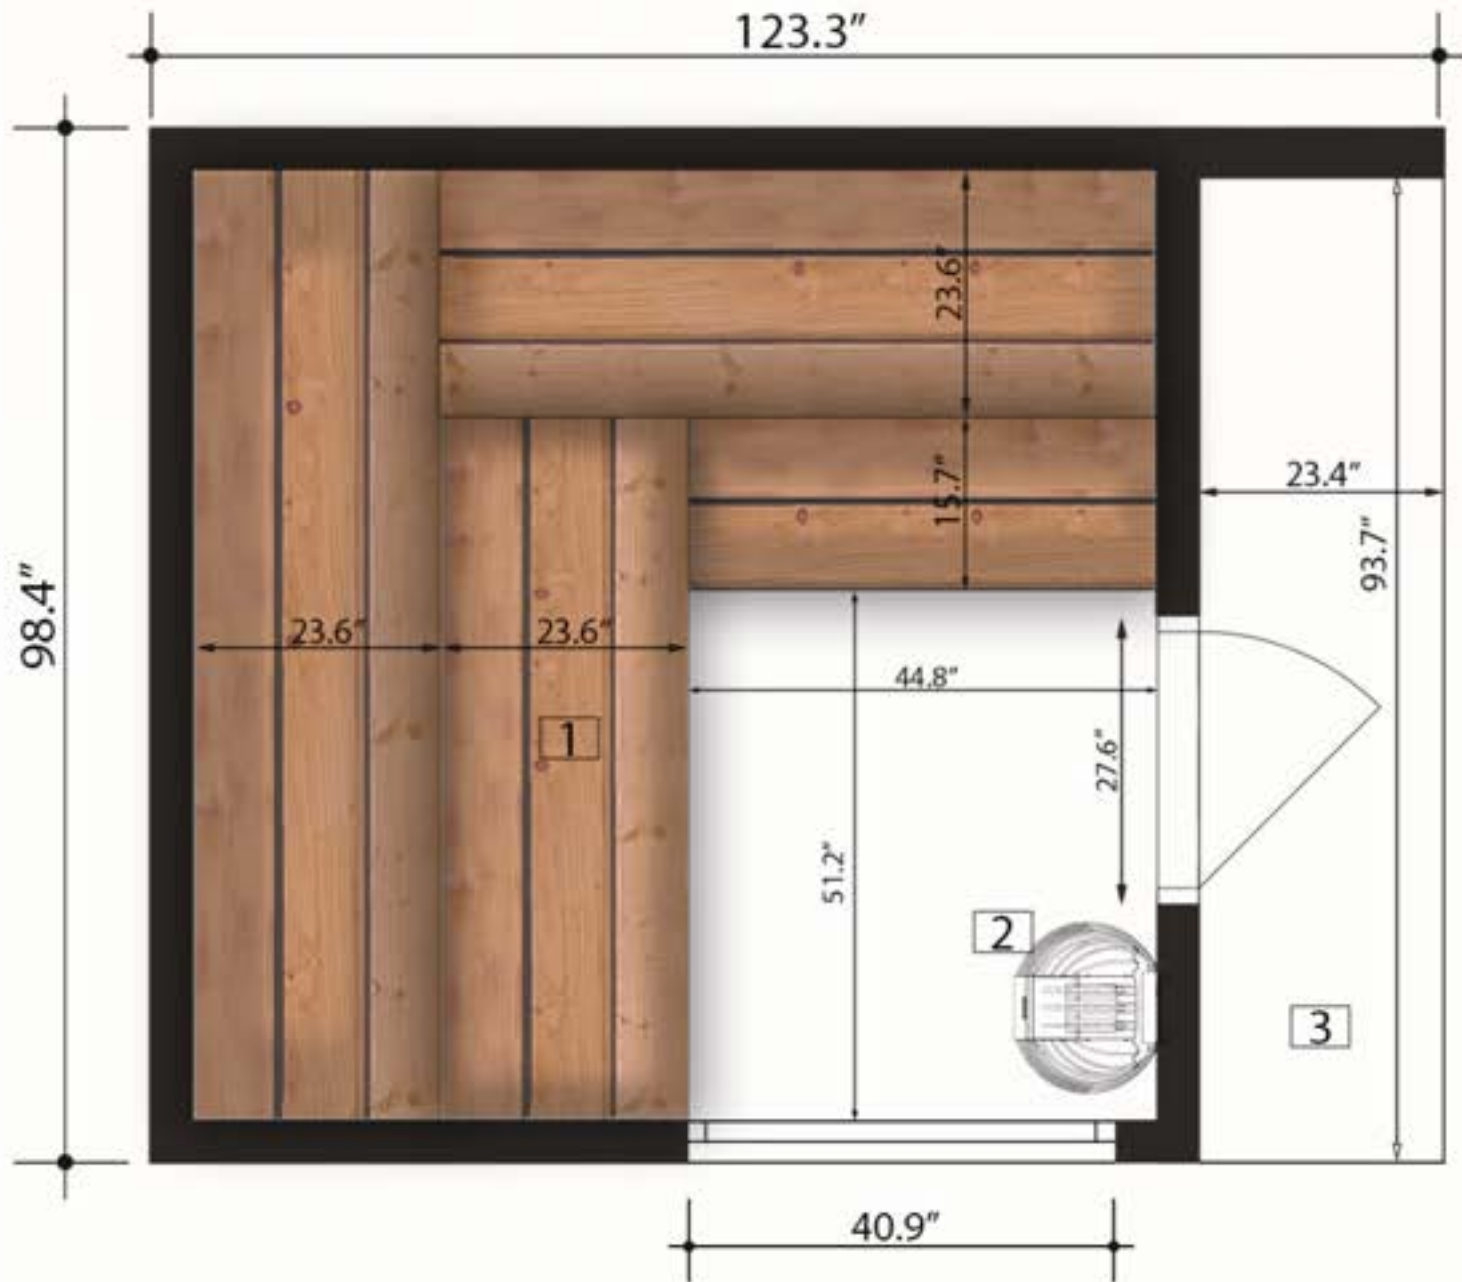

SOLO HS

- Sauna -

Model Queen

2D Plans

Plan

North
Elevation

+10.7'

+7.7'

±0.0'

East
Elevation

West Elevation

South
Elevation

+10.7'

+7.8'

±0.0'

Interior South
Elevation